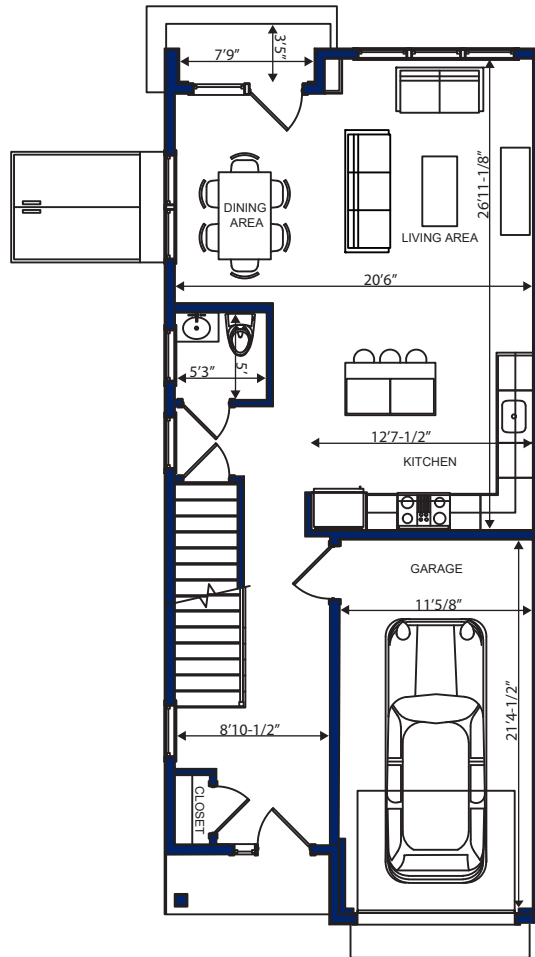

BASEMENT

FIRST FLOOR

SECOND FLOOR

1,598 SF / 3 BEDROOM, 2.5 BATH, \$

TOWNHOMES AT 285
285 LOCUST STREET
WOBURN, MA
P-781.935.3479 - ONMARKLIVING.COM