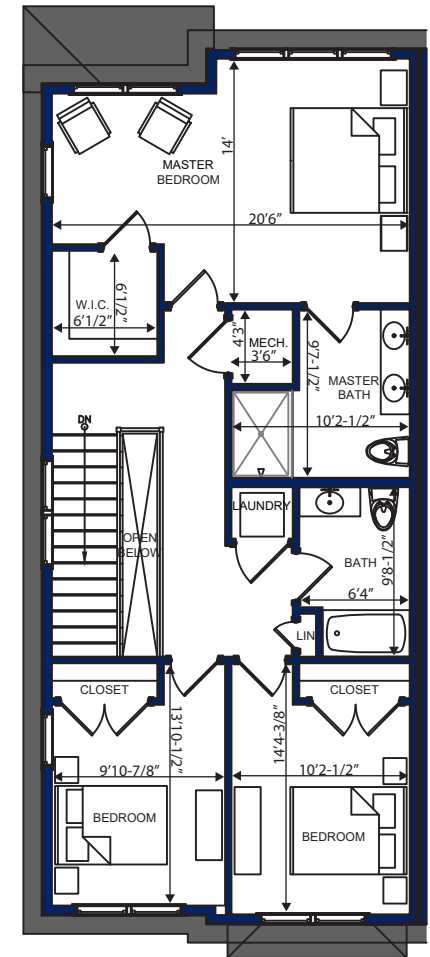

BASEMENT

FIRST FLOOR

SECOND FLOOR

1,598 SF / 3 BEDROOM, 2.5 BATH, \$

TOWNHOMES AT 285
285 LOCUST STREET
WOBURN, MA
P-781.935.3479 - ONMARKLIVING.COM