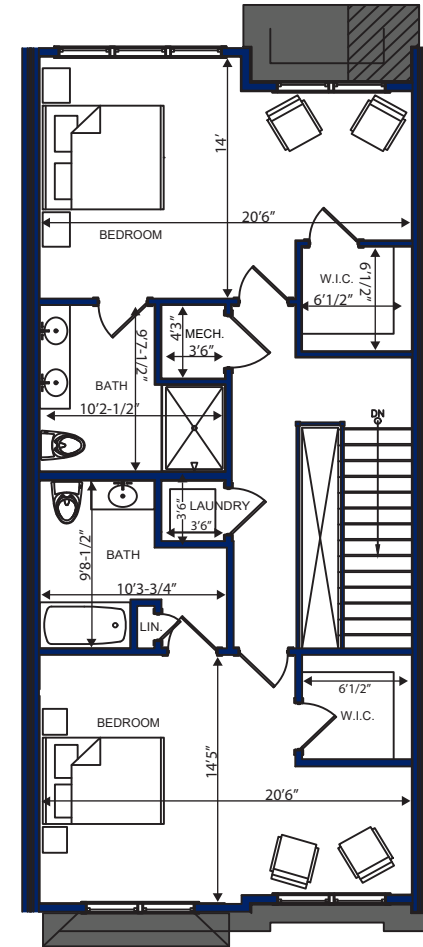

BASEMENT

FIRST FLOOR

SECOND FLOOR

1,598 SF / 2 BEDROOM, 2.5 BATH, \$

**TOWNHOMES AT 285**  
 285 LOCUST STREET  
 WOBURN, MA  
 P-781.935.3479 - ONMARKLIVING.COM