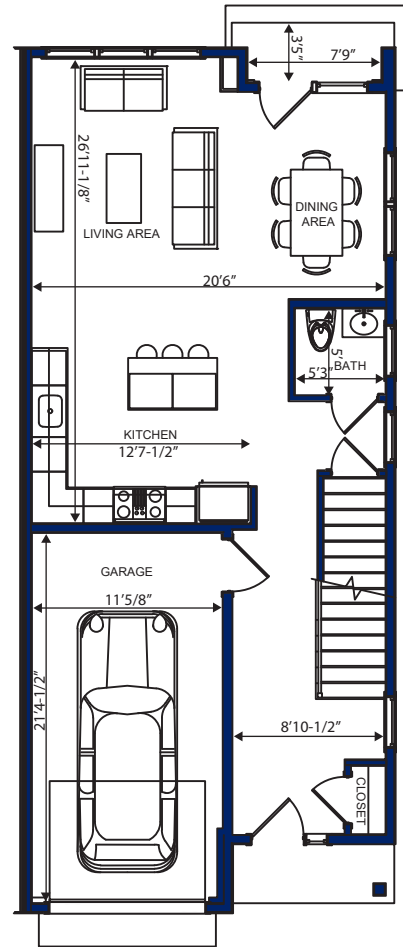

BASEMENT

FIRST FLOOR

SECOND FLOOR

1,598 SF / 2 BEDROOM, 2.5 BATH, \$

**TOWNHOMES AT 285**  
 285 LOCUST STREET  
 WOBURN, MA  
 P-781.935.3479 - ONMARKLIVING.COM