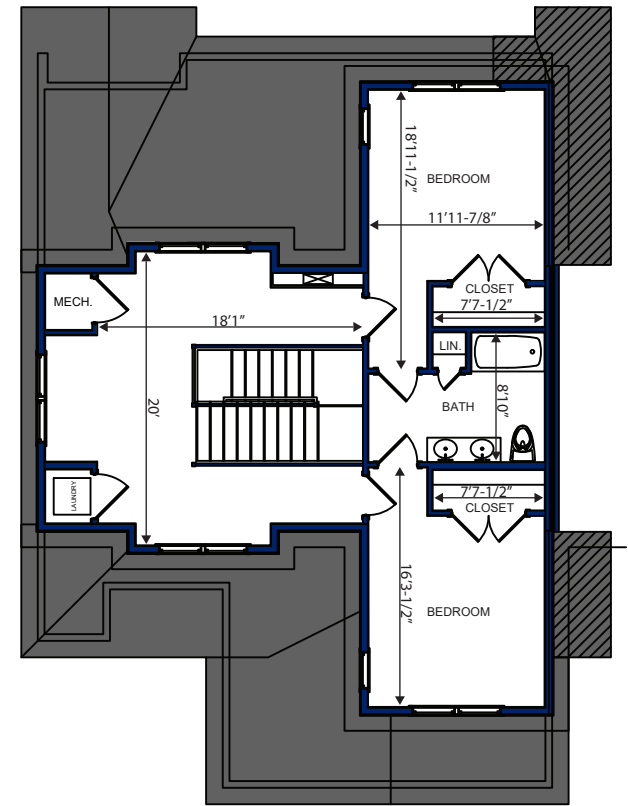

BASEMENT

FIRST FLOOR

SECOND FLOOR

1834 SF / 3 BEDROOM, 2.5 BATH, \$

**TOWNHOMES AT 285**  
 285 LOCUST STREET  
 WOBURN, MA  
 P-781.935.3479 - ONMARKLIVING.COM