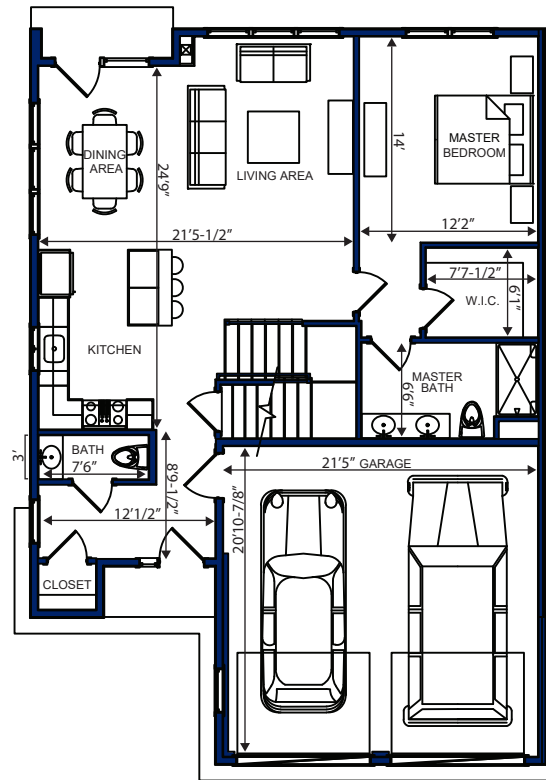

BASEMENT

FIRST FLOOR

SECOND FLOOR

1834 SF / 3 BEDROOM, 2.5 BATH, \$

**TOWNHOMES AT 285**  
 285 LOCUST STREET  
 WOBURN, MA  
 P-781.935.3479 - ONMARKLIVING.COM